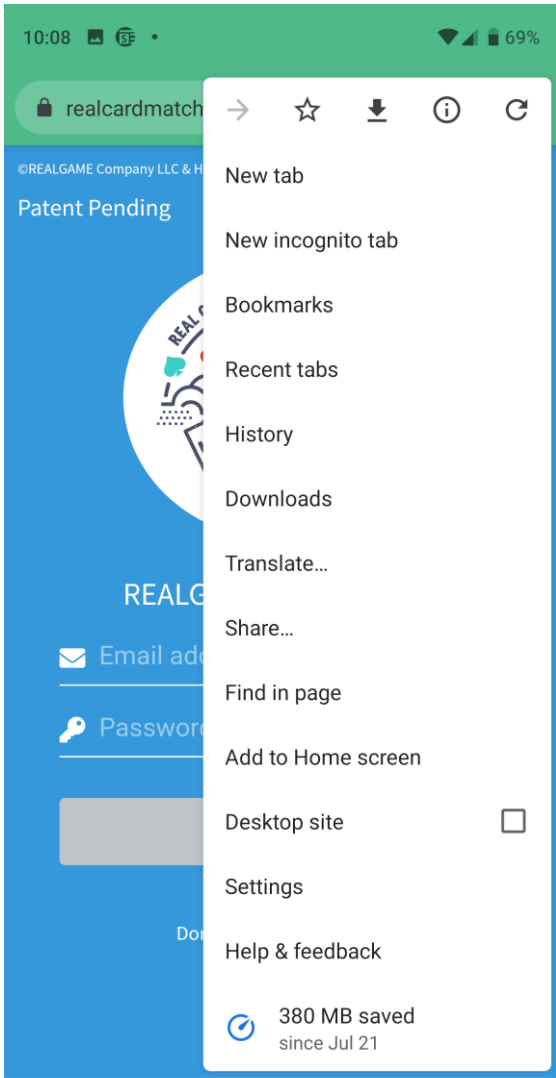

# REALGAME OnlineBattle

English Manual ... p.2

日本語取扱説明書 ... p.12

// Set the game app language to English

Tap “言語 Language”.

Tap “English”.

REAL CARD MATCH

REALGAME Online Battle

1<sup>st</sup> Game 「REAL Card Match」

神經衰弱

Manual(English)

# 0. App on the top screen of your smartphone

Add apps to your home screen for smooth app usage

## Google Android

On the app screen, tap the top left corner of Google Chrome and set "Add to home screen".