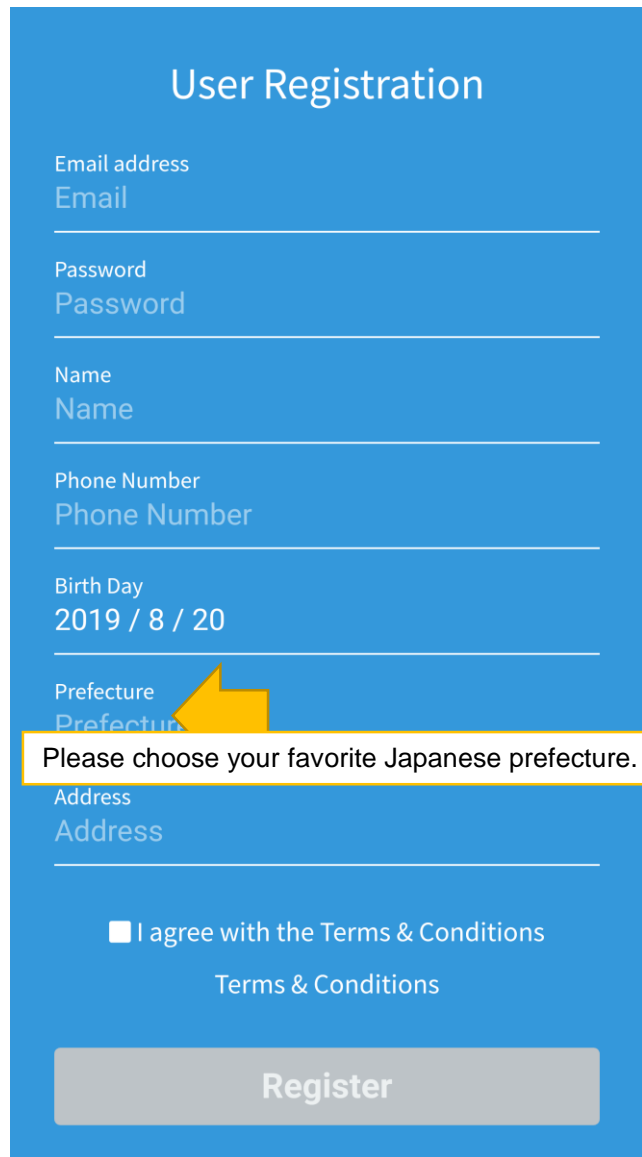

## Apple iPhone

On the app screen, tap the share icon at the bottom of the Safari screen and set "Add to home screen".

## Contents

- 0 . App on the top screen of your smartphone
- 1 . User Registration
- 2 . Approve Event
- 3 . How to use “Map” and “Answer Sheet”
- 4 . Submission of “Answer Sheet”
- 5 . After the game
- 6 . If you forget your password

# 1. User Registration

For user registration, be sure to register with the email address you applied for.

Click here for new users to register

Please fill in the necessary information, carefully read the terms of service and check it.