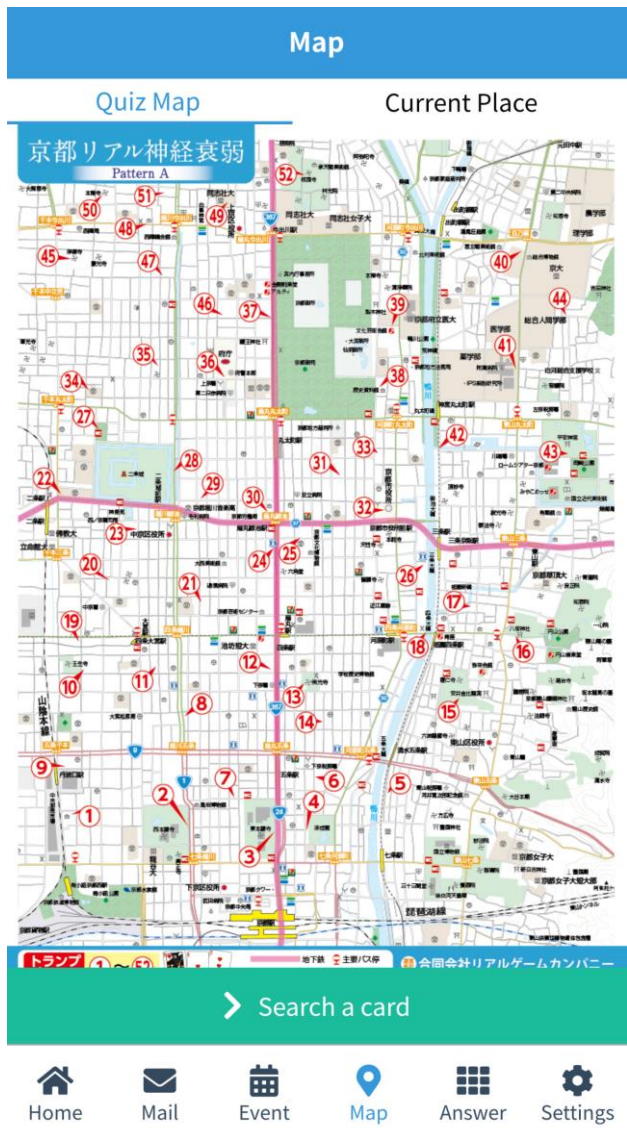

---

Event Content REALGAME OnlineBattle in Bangkok, Thailand (Timezone1) Pease entry until 24th.

---

**Entry**

Home Mail Event Map Answer Settings

Click the “Events” tab in the lower menu, and apply for the event you want to participate from the displayed events.

**Home**

**Event Entry Status**

REALGAME OnlineBattle in Bangkok, Thailand (Timezone1) Approved

---

**Information**

Home Mail Event Map Answer Settings

If approved by the administrator, “Event Participation Status” on the “Home Screen” will be approved.

### 3. How to use "Map" and "Answer Sheet"

While looking at the quiz map, look for the card point and move.

The quiz area and playing card points are displayed in the "Quiz Map" on the "Map" screen.

Move to the target card point and when the current location is close to the point, click "Check Point from Current Location".

### 3. How to use “Map” and “Answer Sheet”

If a card is found, a hint of matching cards is displayed.

When the current location is not displayed properly

Launch the Google Map app and make sure that the pin for your current location indicates your current location. Then, when you restart this application, the current location will be displayed.